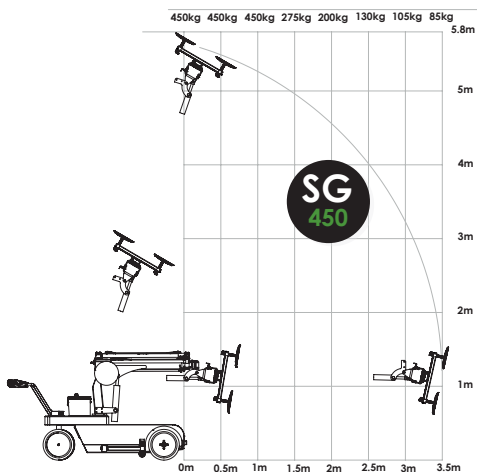

THE AMAZING GLAZING ROBOT

- The best danish product for craftsmen and industry... 

SG
450

SG
650

SG
1200

SG Lift

SG Lift is the only glas robot on the market which can lift up to 5.8 mtr. and extend 3.5 - 4.5 mtr. in front of the wheels.

www.smart-group.dk

SmartGroup

Why to choose the SG GLAZING ROBOT:

- Lifting height **5.8 mtr.**
- Extension in front of the wheels **3.5 - 4.5 mtr.** with more lifting capacity.
- Width, between **650 - 690 mm.**
- Potentiometer for regulating working speed.
- Wireless remote for all machines.
- Power assist steering on the SG 1200.
- Powerful front wheel drive.
- Very service friendly - remove the cover and you have access to everything - all machines using the same spare parts.
- All machines made for coarse terrain. Running outdoor as well as indoor.
- Nonwelded for a better environment.