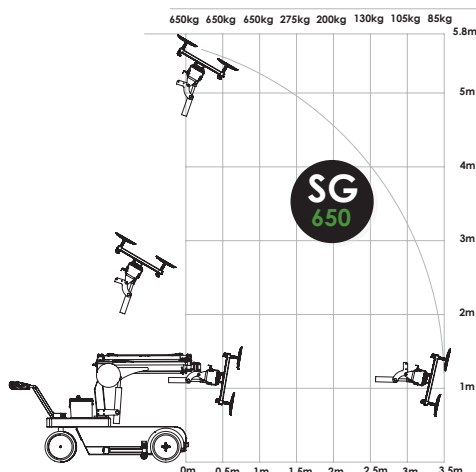

THE AMAZING GLAZING ROBOT

- The best danish product for craftsmen and industry... 

SG
450

SG
650

SG
1200

SG Lift

SG Lift is the only glas robot on the market which can lift up to 5.8 mtr. and extend 3.5 - 4.5 mtr. in front of the wheels.

www.smart-group.dk

SmartGroup

Why to choose the SG GLAZING ROBOT:

- Lifting height **5.8 mtr.**
- Extension in front of the wheels **3.5 - 4.5 mtr.** with more lifting capacity.
- Width, between **650 - 690 mm.**
- Potentiometer for regulating working speed.
- Wireless remote for all machines.
- Power assist steering on the SG 1200.
- Powerful front wheel drive.
- Very service friendly - remove the cover and you have access to everything - all machines using the same spare parts.
- All machines made for coarse terrain. Running outdoor as well as indoor.
- Nonwelded for a better environment.