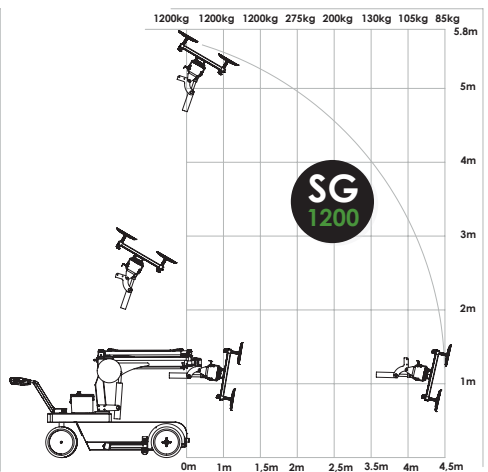

THE AMAZING GLAZING ROBOT

- The best danish product for craftsmen and industry... 

SG
450

SG
650

SG
1200

SG Lift

SG Lift is the only glas robot on the market which can lift up to 5.8 mtr. and extend 3.5 - 4.5 mtr. in front of the wheels.

www.smart-group.dk

SmartGroup

Why to choose the SG GLAZING ROBOT:

- Lifting height **5.8 mtr.**
- Extension in front of the wheels **3.5 - 4.5 mtr.** with more lifting capacity.
- Width, between **650 - 690 mm.**
- Potentiometer for regulating working speed.
- Wireless remote for all machines.
- Power assist steering on the SG 1200.
- Powerful front wheel drive.
- Very service friendly - remove the cover and you have access to everything - all machines using the same spare parts.
- All machines made for coarse terrain. Running outdoor as well as indoor.
- Nonwelded for a better environment.